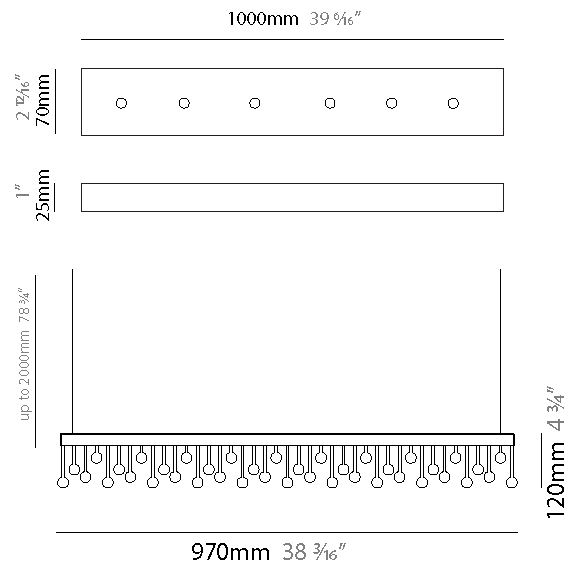

MELODY SUSPENSION

D101737

base number

1. To build a product code in our configurator select the specify button on the base model # product page
2. To build a manual product code on this datasheet choose from the options listed below in blue font and add the suffix to the base model #

GENERAL

Series: Melody
Brand: Quasar
Division: Design
Mounting Type: Suspension
Mounting Location: Ceiling
Subcategory: Pendant

PHYSICAL

Shape: Rectangle
Length (mm): 970
Length (in): 38 ⁷/₁₆
Width (mm): 20
Width (in): 13/16
Height (mm): 120
Height (in): 4 ³/₄
Max. Overall Height (mm): 2120
Max. Overall Height (in): 82 ¹¹/₁₆
Light Distribution: Direct
Fixture Material: Metal
Cable Details: 2000mm Cable

ELECTRICAL

Lamp Type: LED
Total Output Wattage (W): 13
Dimming: 0-10V Dimming / Phase Dimming (120Vac Only)
Driver Included: Yes
Driver Location: Integrated
Driver Type: Constant Voltage - Universal - Phase dimming @120Vac only
Driver Class: Class 2
Input Voltage (V): 120 - 277
Output Voltage (V): 24
Upon Request: (Not included - see components) Remote: 0-10Vdc dimming / (Included) Integral: Phase dimming @120Vac only / Non-dimming 277Vac

LED

Color Temperature (°K): 2700
Max. Delivered Lumen (lm): 632
CRI: >90 CRI
Lamp Life (hrs): 50000

OPTICAL

RATINGS AND CERTIFICATIONS

Certified By: Certified for North American Standards
IP rating: IP20

PROJECT
TYPE
SPECIFIER
QUANTITY
DATE